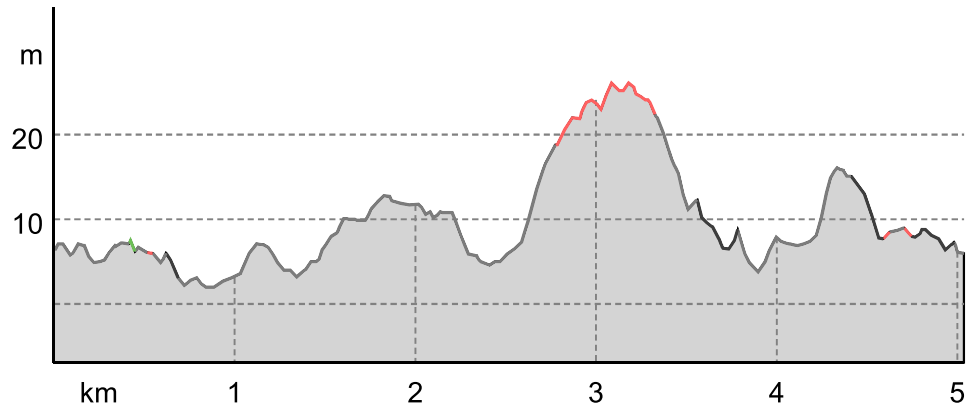

Munkebo fast route 5 km

↔ 5 km | ⌚ 1:15 h | ▲ 25 m | ▼ 25 m | Difficulty -

Base Map: outdooractive Cartography. ©OpenStreetMap (www.openstreetmap.org)

Munkebo fast rute 5 km

Track types

Asphalt	3.6 km
Forested/wild trail	0 km
Path	0.7 km
Road	0.7 km

Elevation profile

route data

Hiking route

Distance	↔	5 km
Duration	🕒	1:15 h
Ascent	⬆️	25 m
Descent	⬇️	25 m

Niels Ole Jensen

Update: April 25, 2024

Takeaway route for iPhone and Android

Scan QR code, save this route offline, share with friends and more...